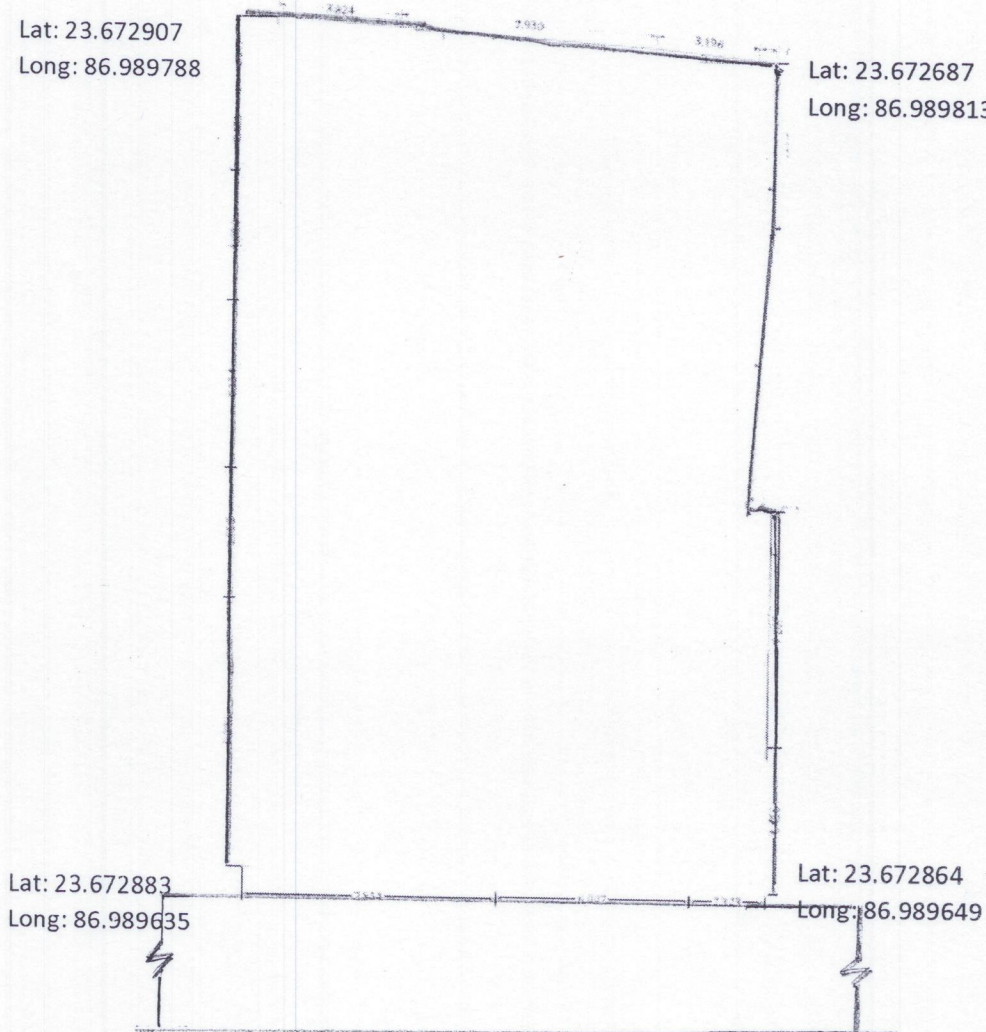

M/S OMKARA INFRASTRUCTURES

S.P. MUKHERJEE ROAD 1ST BY LANE MURGASOL ASANSOL -713303 WEST BENGAL
PH :9434360593 EMAIL: jaswant74.chahal@gmail.com G.S.T: 19AAHF07356G1ZV

Ref No :

Date: 10/01/26

Location MAP of the Project "SUKHMAN RESIDENCY"(G+4) at,
Samarendranath Chakraborty Lane, Asansol, West Bengal-713303.

Lat: 23.672907
Long: 86.989788

Lat: 23.672687
Long: 86.989813

For OMKARA INFRASTRUCTURES

OMKARA INFRASTRUCTURES
Jaswant - 2
Partner